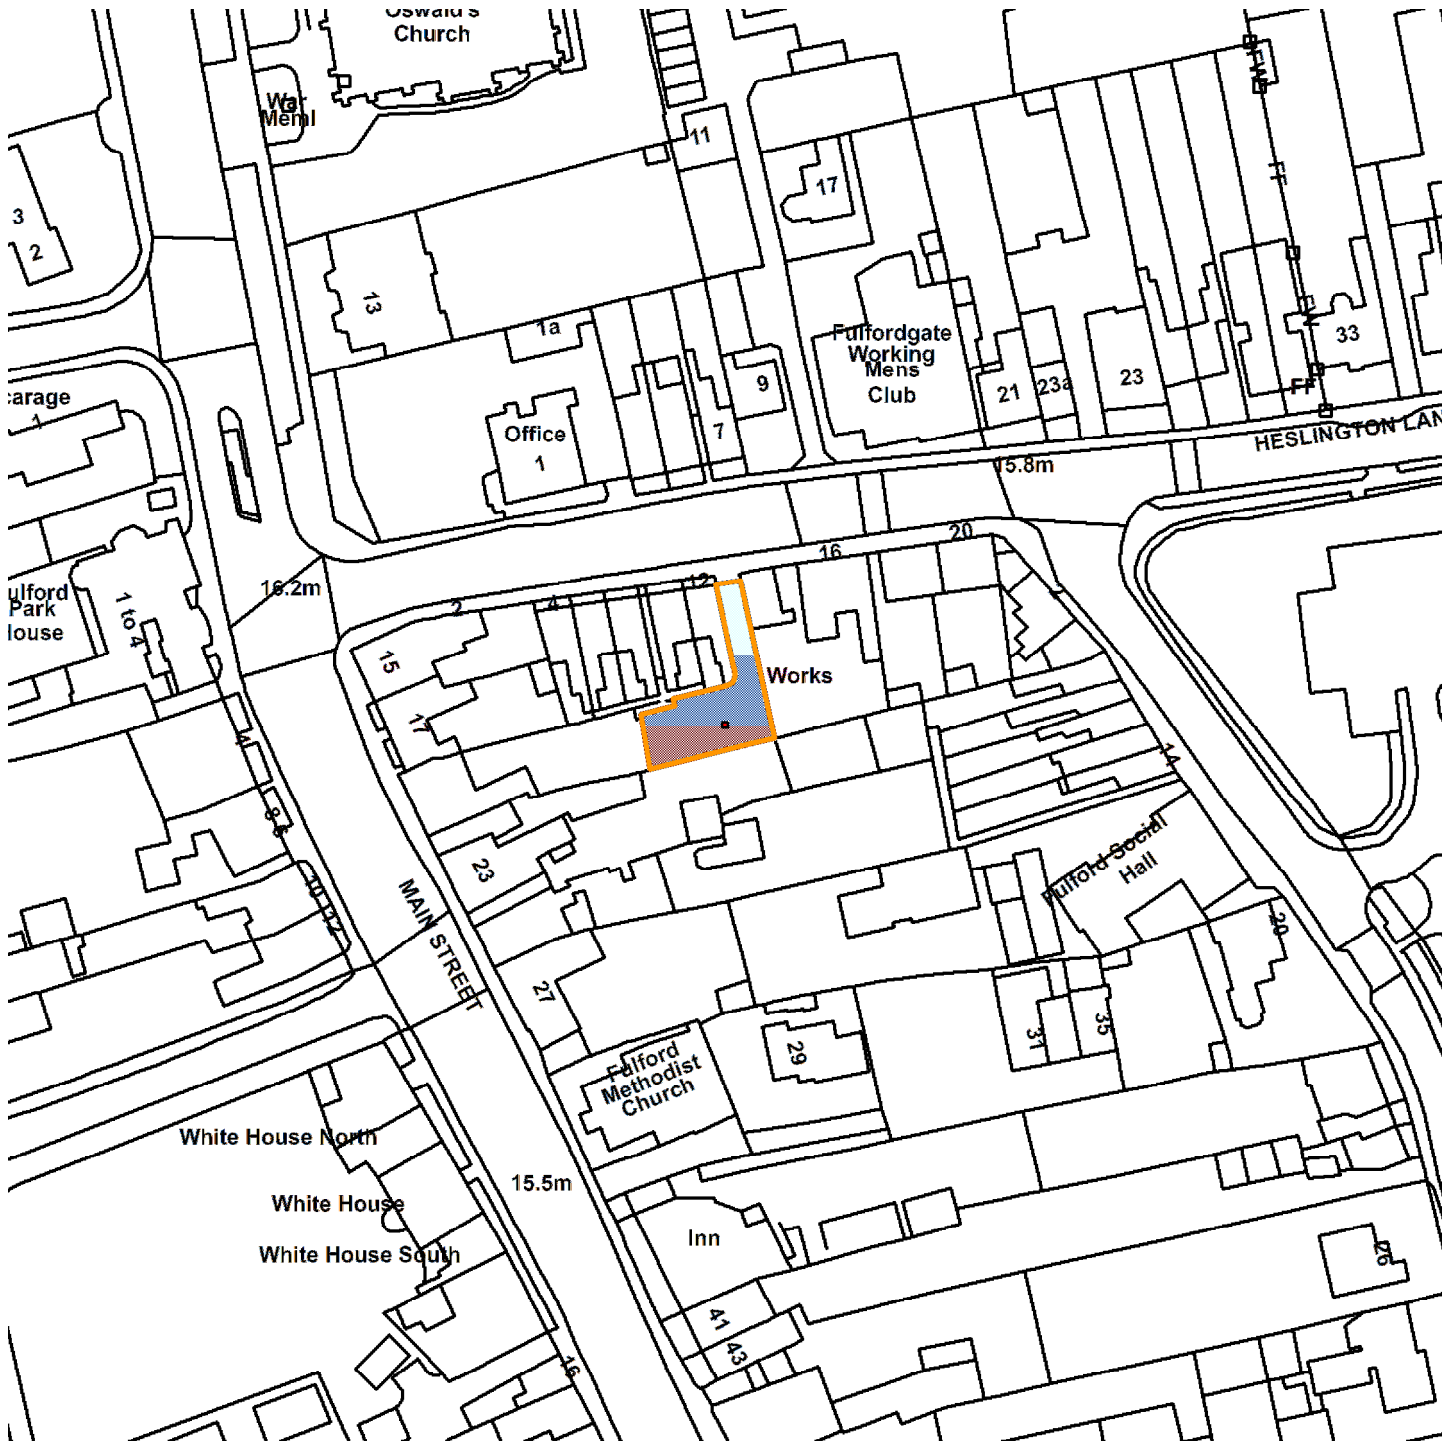

18/01480/FUL

14 Heslington Lane, York, YO10 4LR

GIS by ESRI (UK)

Scale : 1:1106

Reproduced from the Ordnance Survey map with the permission of the Controller of Her Majesty's Stationery Office © Crown Copyright 2000.

Unauthorised reproduction infringes Crown Copyright and may lead to prosecution or civil proceedings.

<b>Organisation</b>	City of York Council
<b>Department</b>	Economy & Place
<b>Comments</b>	Site Location Plan
<b>Date</b>	29 January 2019
<b>SLA Number</b>	